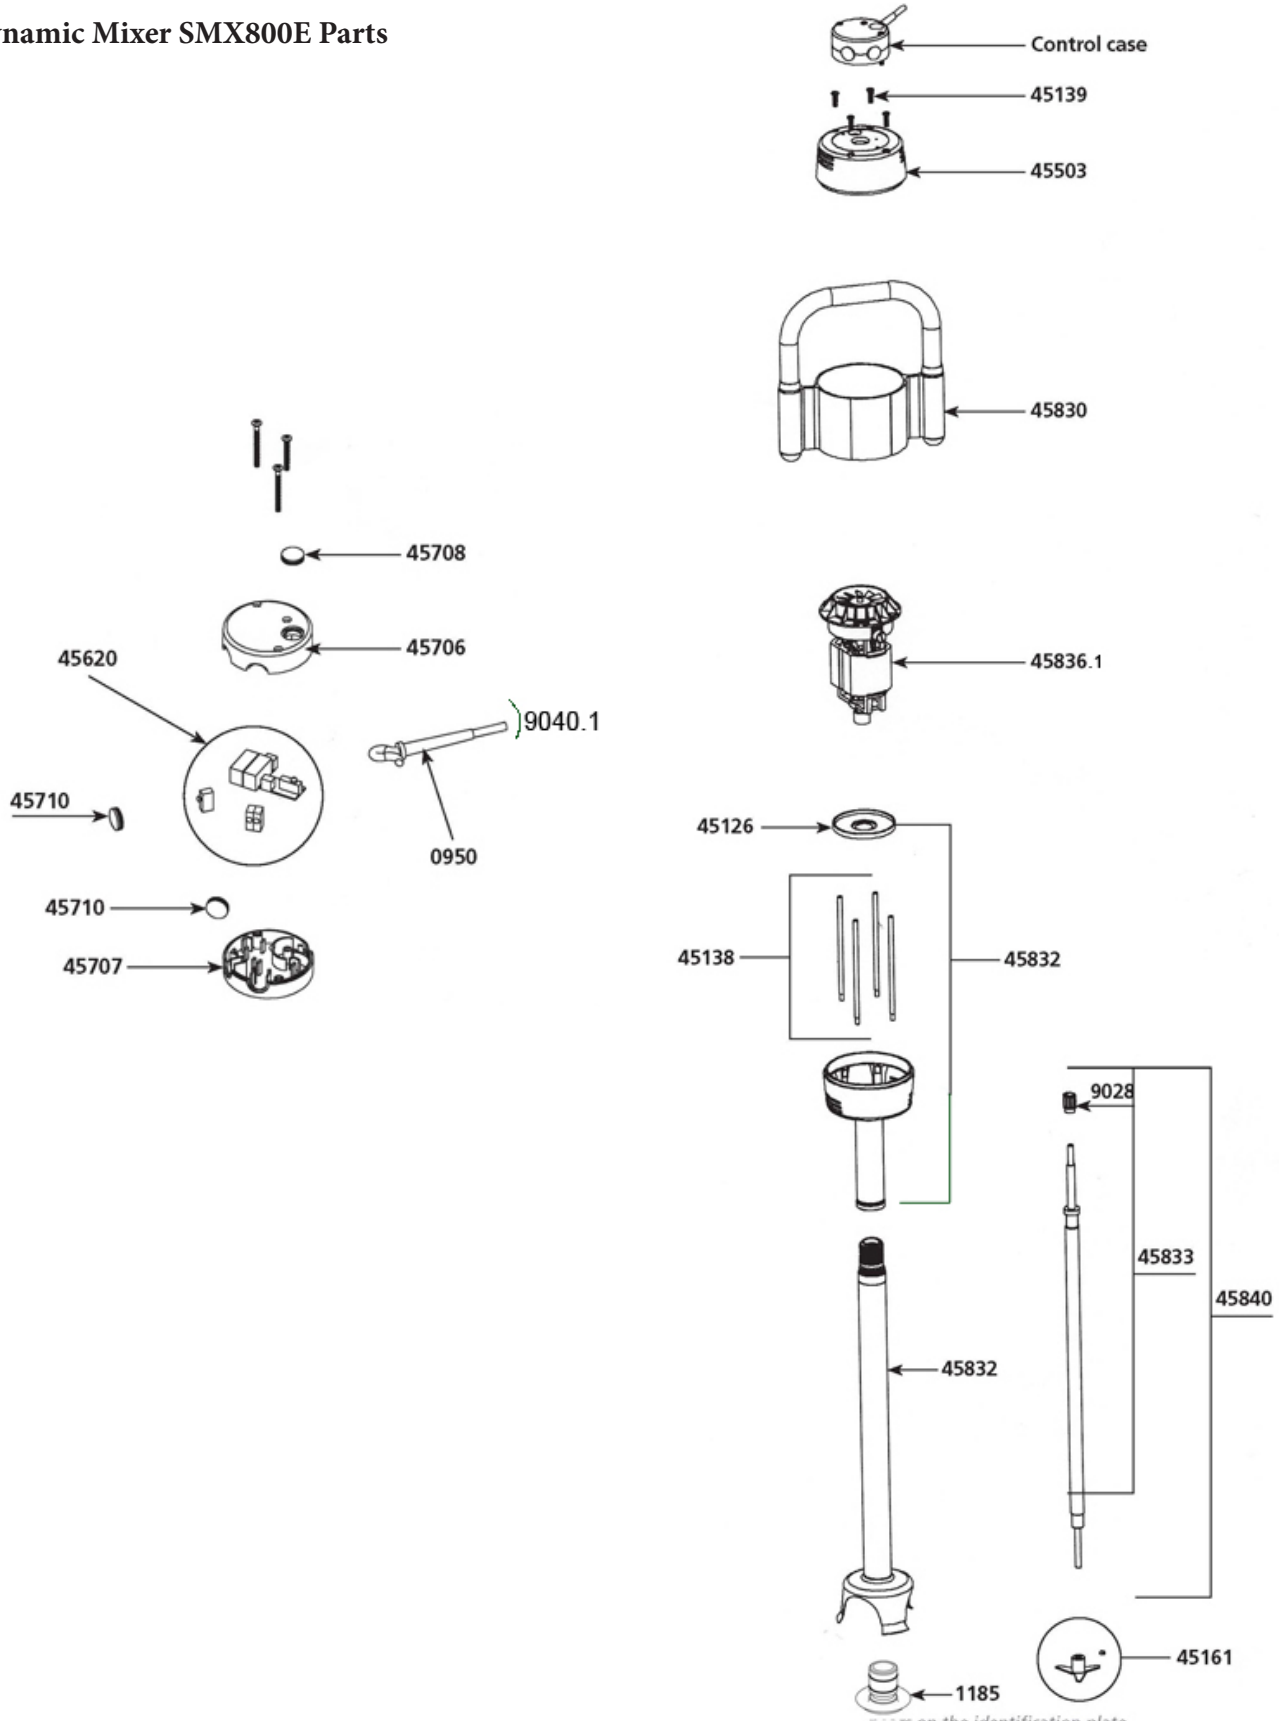

### Dynamic Mixer SMX800E Parts

0509	Fan	8.81
0529	Brushes (pair)	14.51
0601	Bearing	12.93
0602	Motor Bearing	15.00
0641	O ring seal	2.68
0760	Spring	2.89
0776	Clips	1.10
0777	Washer & Bolt for Fan	1.12
0862	Wall bracket	18.92
0950	Strain relief bushing	2.26
0950.1	Strain relief bushing	2.26
1074	ID Label (115v)	12.72
1185	Support Lower Ring	20.81
45125	Fan Housing Aluminum	126.75
45125P	Fan Housing Plastic	128.60
45126	Insulator	14.61
45130	Lower Bearing Assembly	32.78
45132	Lower Motor Casing	66.61
45133	Upper Motor Casing	66.61
45135	Stator - Motor field (230v)	348.28
45135.1	Stator - Motor field (115v)	348.28
45136	Rotor (230v)	348.28
45136.1	Rotor (115v)	348.28
45137	Screw for Motor Field	2.51
45138	Spacers (4)	15.12
45139	Spacers Screws (4)	2.63
45161	Cutter Blade	37.72
45230	Pressure bushing(4)	5.59
45503	Top Housing	201.81
45610	Handle Cap(2)	5.50
45620	Microswitch	118.40
45620.1	Microswitch	118.40
45633	Plastic Fan	16.21
45706	Top Switch Housing	18.07
45706.1	Screws control case set	1.89
45707	Lower Switch Housing	16.61
45708	Lock Button Cover	2.96
45710	Switch Button Cover	2.81
45711	Lower Housing with Screw	32.08
45712.1	Complete control casing (115v)	397.00
45830	Sleeve & Complete	115.66
45831	Lower Motor Housing	311.26
45832	Foot Assembly	357.97
45833	Shaft and Bearing	141.00
45834	Kit w/ Shaft Lower Bearing	229.68
45835	Rotor Armature (230v)	346.00
45835.1	Rotor Armature (115v)	346.00
45836	Motor Complete (230v)	538.42
45836.1	Motor Complete (115v)	538.42
45840	Complete Foot Assembly	538.82
7912	Motor bearing sleeve	3.42
9011.1	Power cord (230v)	29.61
9028	Sprocket - Shaft	8.60
9040.1	Power Cord (115v)	32.52
9051	Sprocket - Armature	13.67
9902	Lower bearing screws (3)	1.06

### Dynamic Mixer SMX800E Parts

Dynamic Mixer SMX800E Parts