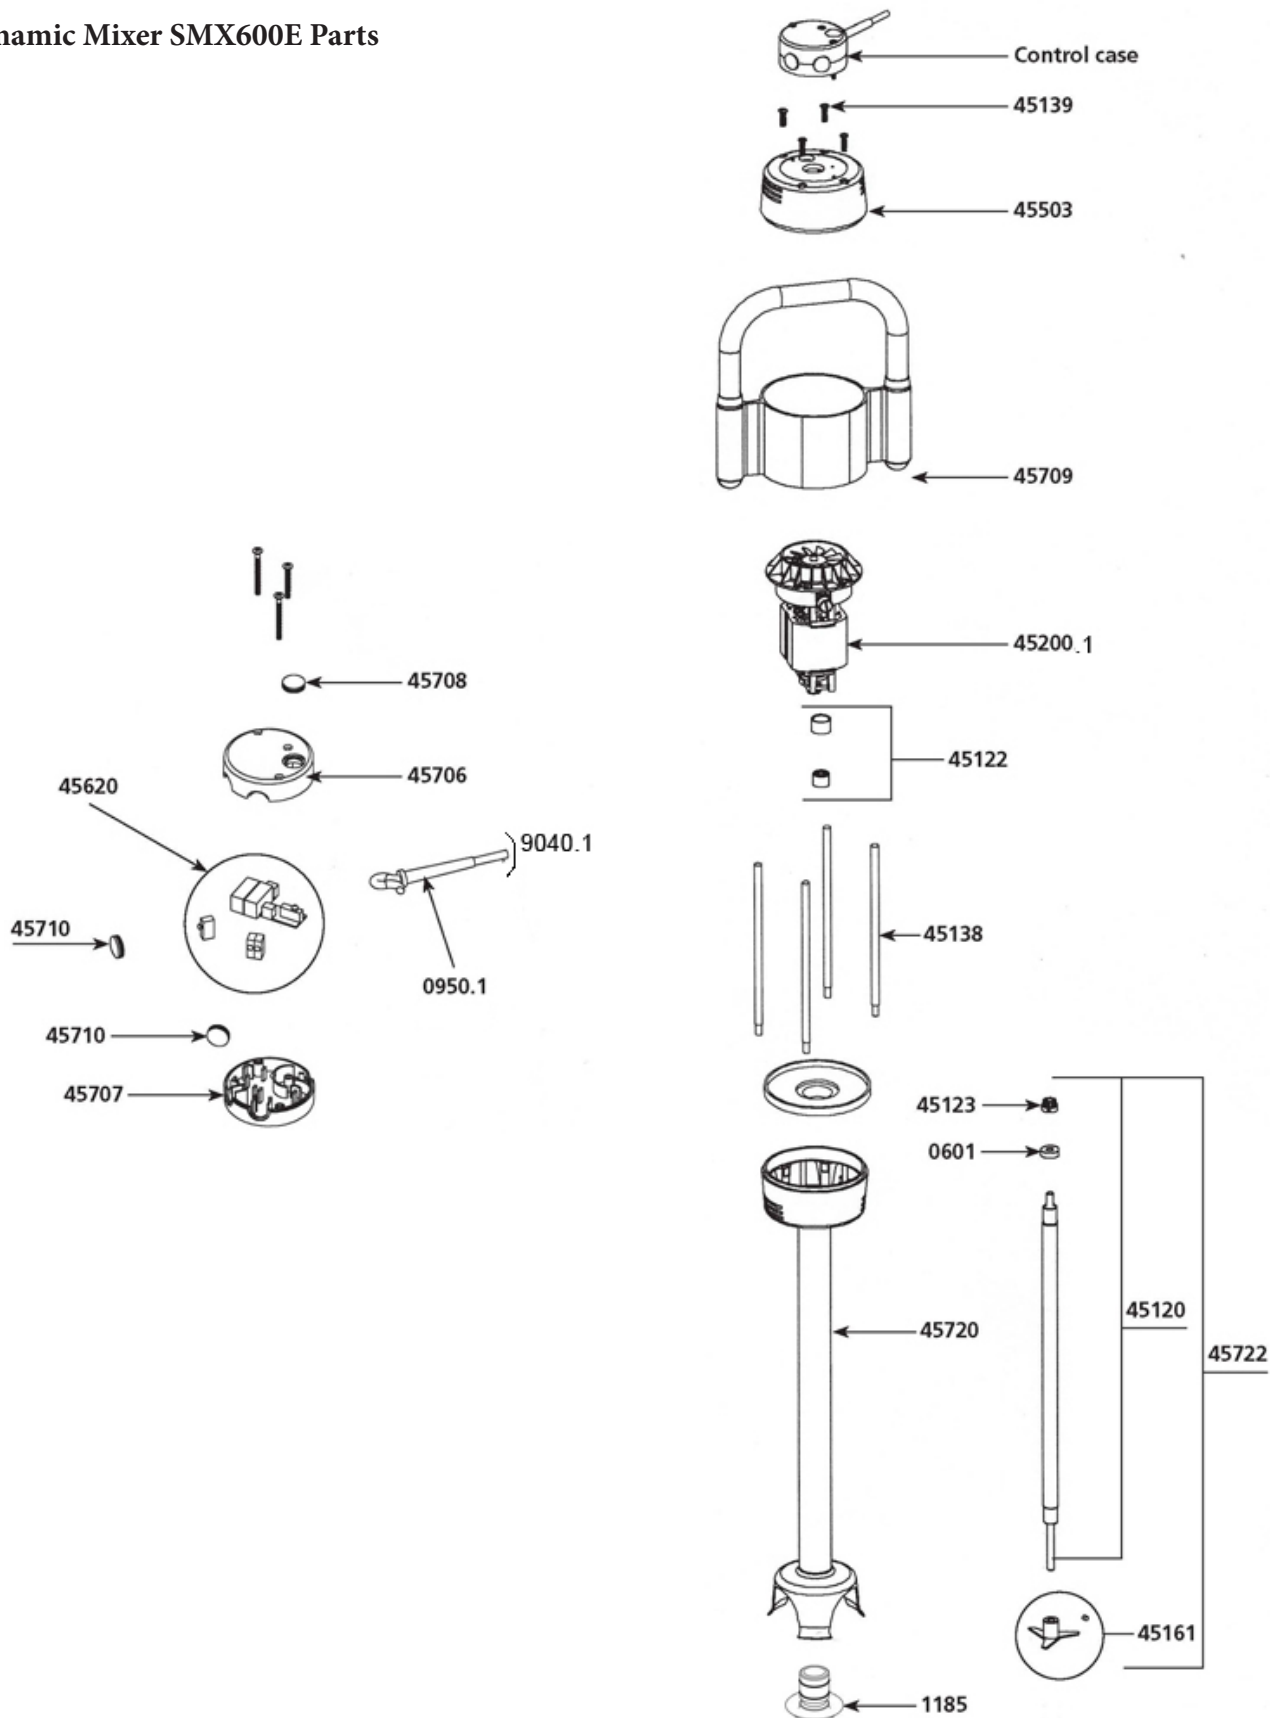

Mail to: P.O. Box 1690, Pleasanton, CA 94566

Ship to: 440 Boulder Court, Suite 100C, Pleasanton, CA 94566

Dynamic Mixer SMX600E Parts

0509	Fan	8.81
0529	Brushes (pair)	14.51
0601	Bearing	12.93
0602	Motor Bearing	15.00
0760	Spring	2.89
0776	Clips	1.10
0777	Washer & Bolt for Fan	1.12
0862	Wall bracket	18.92
0950	Strain relief bushing	2.26
0950.1	Strain relief bushing	2.26
1009	ID Label (115v)	12.72
1185	Support Lower Ring	20.81
45120	Shaft & Bearing	137.67
45122	Coupling Sleeve	21.97
45123	Sprocket	20.42
45125	Fan Housing Aluminum	126.75
45125P	Fan Housing Plastic	128.60
45126	Insulator	14.61
45130	Lower Bearing Assembly	32.78
45132	Lower Motor Casing	66.61
45133	Upper Motor Casing	66.61
45135	Stator - Motor field (230v)	348.28
45135.1	Stator - Motor field (115v)	348.28
45136	Rotor (230v)	348.28
45136.1	Rotor (115v)	348.28
45137	Screw for Motor Field	2.51
45138	Spacers (4)	15.12
45139	Spacers Screws (4)	2.63
45161	Cutter Blade	37.72
45200.1	Motor (115v)	518.50
45200.2	Motor (230v)	518.50
45230	Pressure bushing(4)	5.59
45503	Top Housing	201.81
45533	Kit w/ Shaft Lower Bearing	208.16
45610	Handle Cap(2)	5.50
45620	Microswitch	118.40
45620.1	Microswitch	118.40
45633	Plastic Fan	16.21
45706	Top Switch Housing	18.07
45706.1	Screws control case set	1.89
45707	Lower Switch Housing	16.61
45708	Lock Button Cover	2.96
45709	Sleve & Complete Housing	115.05
45710	Switch Button Cover	2.81
45711	Lower Housing with Screw	32.08
45712.1	Complete control casing (115v)	397.00
45720	Foot Assembly	350.00
45722	Complete Foot Assembly	529.38
9011.1	Power cord (230v)	29.61
9040.1	Power Cord (115v)	32.52
9902	Lower bearing screws (3)	1.06

Dynamic Mixer SMX600E Parts

Dynamic Mixer SMX600E Parts