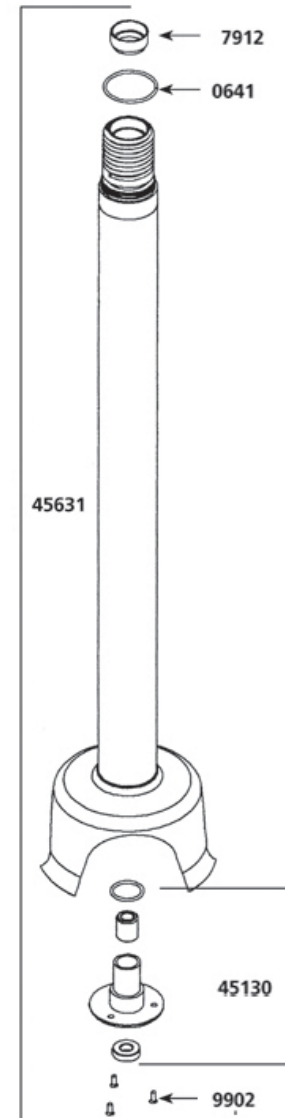

### Dynamic Mixer SMX600DSC Parts

0529	Brushes (pair)	14.51
0601	Bearing	12.93
0602	Motor Bearing	15.00
0760	Spring	2.89
0776	Clips	1.10
0777	Washer & Bolt for Fan	1.12
0862	Wall bracket	18.92
0950	Strain relief bushing	2.26
0950.1	Strain relief bushing	2.26
1009	ID Label (115v)	12.72
1185	Support Lower Ring	20.81
45120	Shaft & Bearing	137.67
45122	Coupling Sleeve	21.97
45123	Sprocket	20.42
45125	Fan Housing Aluminum	126.75
45125P	Fan Housing Plastic	128.60
45126	Insulator	14.61
45130	Lower Bearing Assembly	32.78
45132	Lower Motor Casing	66.61
45133	Upper Motor Casing	66.61
45135	Stator - Motor field (230v)	348.28
45135.1	Stator - Motor field (115v)	348.28
45136	Rotor (230v)	348.28
45136.1	Rotor (115v)	348.28
45137	Screw for Motor Field	2.51
45138	Spacers (4)	15.12
45139	Spacers Screws (4)	2.63
45161	Cutter Blade	37.72
45200.1DSC	Motor (115v)	518.50
45230	Pressure bushing(4)	5.59
45533	Kit w/ Shaft Lower Bearing	208.16
45610	Handle Cap(2)	5.50
45620.1	Microswitch	118.40
45630.1	Regulation circuit board	122.53
45633DSC	Plastic Fan	15.15
45706	Top Switch Housing	18.07
45706.1	Screws control case set	1.89
45707	Lower Switch Housing	16.61
45708	Lock Button Cover	2.96
45709DSC	Top Motor Housing	200.76
45710	Switch Button Cover	2.81
45711	Lower Housing with Screw	32.08
45712.1	Complete control casing (115v)	397.00
45720.1	Foot assembly	350.72
46001	Sleeve, handle, label, cap	115.05
9040.1	Power Cord (115v)	32.52
9902	Lower bearing screws (3)	1.06