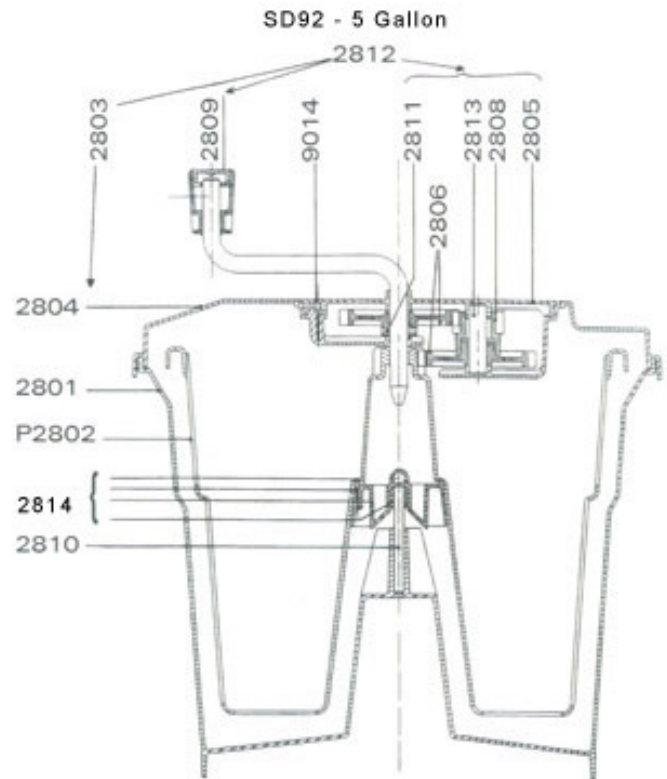

Dynamic Salad Spinner SD92 / SD99 Parts 2012

1801	Outside Basket	95.06
1802	Inside Basket	75.48
1803	Complete Cover	139.63
1804	Cover w/o Small Cover	44.52
1809	Handle Only	44.00
1810	Bearing Pin	8.03
1812	Handle Assembly complete	121.80
1814	Inside Basket bearing	38.32
2801	Outside Basket	145.49
2803	Complete Cover	199.20
2804	Lid empty (no inner cover)	59.39
2805	Gear Cover only	20.94
2806	Drive Gear with pin	24.72
2808	Small Gear	20.79
2809	Handle Only	47.56
2810	Bearing Pin	8.42
2811	Pin	4.77
2812	Handle Assembly complete	128.30
2813	Axle for Transfer Gears	11.56
2814	Inside Basket Bearing	38.61
2815.1	Set of all 3 Gears	39.21
9014	Handle screws (4)	0.62

SD99 - 2.5 Gallon